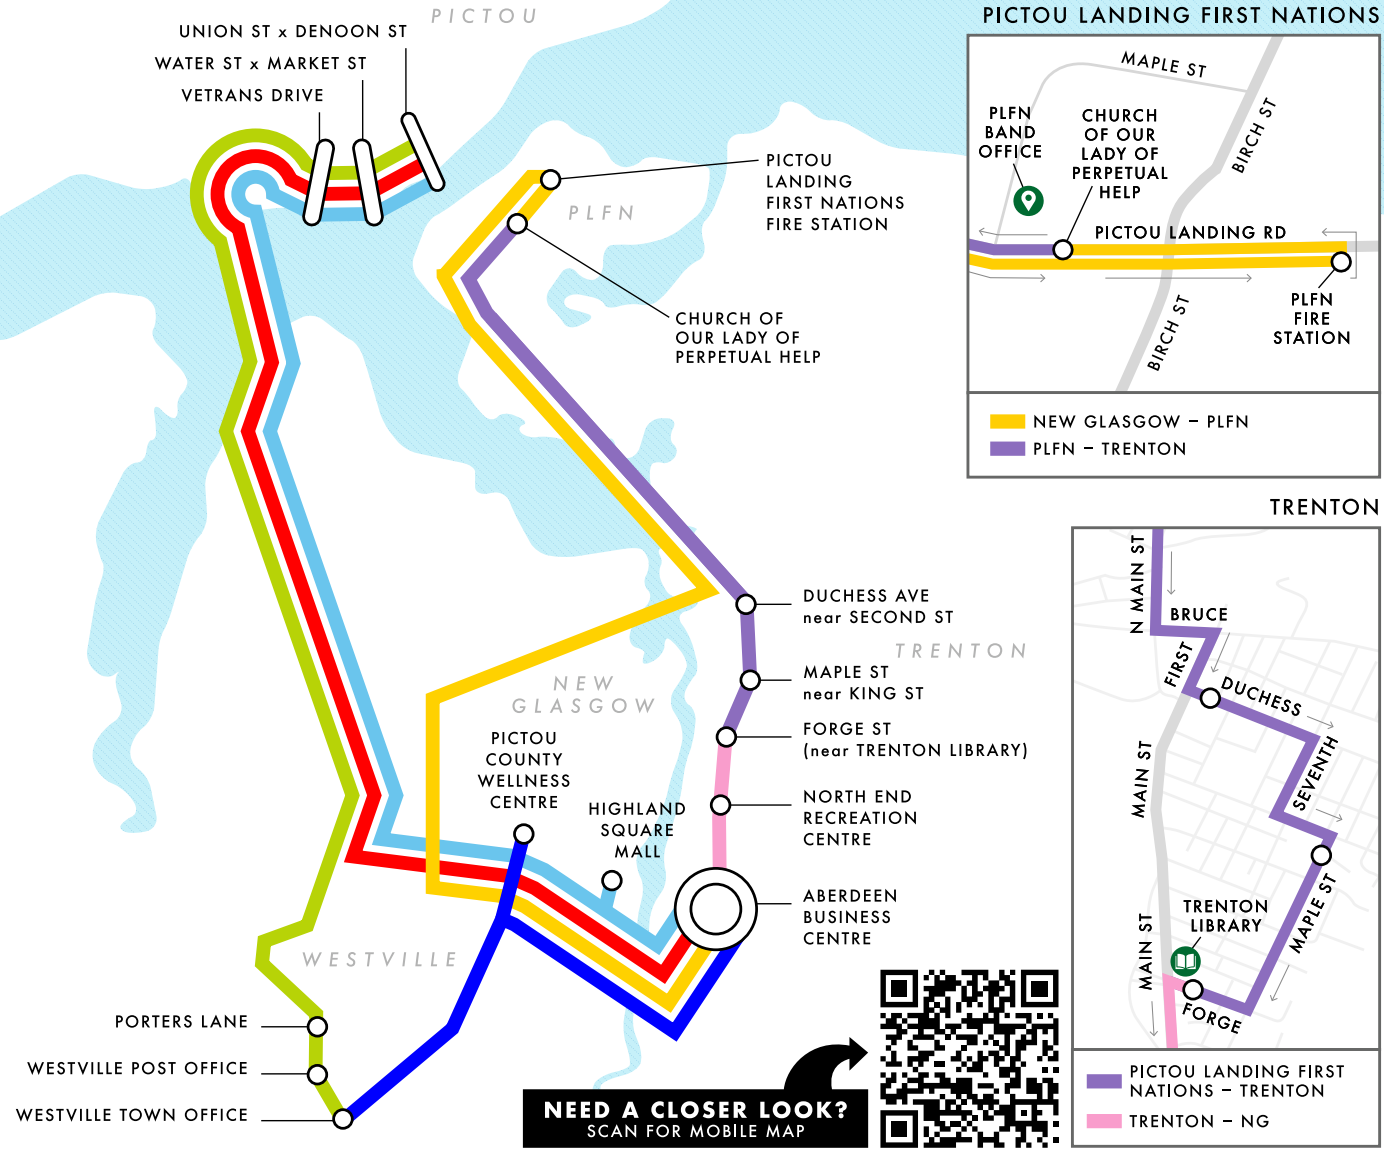

LEGEND

SET STOPS
 MULTI-STOP HUB
 ROUTE DIRECTION

FLAG DOWN possible throughout town routes.
 All set stops and flag stops must be on right side/passenger side.

New Glasgow - Pictou

6:40am, 10:00am, 1:20pm, 4:50pm	Aberdeen Business Centre
7:00am, 10:40am, 2:05pm, 5:40pm	Veterans Drive
7:10am, 10:50am, 2:15pm, 5:50pm	Water St x Market St
7:20am, 11:00am, 2:25pm, 6:00pm	Union St x Denoon St

Pictou - Westville

7:20am, 11:00am, 2:25pm, 6:00pm	Union St x Denoon St
7:50am, 11:20am, 2:45pm, 6:20pm	Porters Lane
8:00am, 11:30am, 2:55pm, 6:30pm	Westville Post Office
8:10am, 11:40am, 3:05pm, 6:40pm	Westville Town Office

Pictou Landing First Nations - Trenton

9:05am, 12:30pm, 4:00pm, 7:35pm	PLFN Church
9:30am, 12:45pm, 4:20pm, 7:55pm	Duchess Ave
9:37am, 12:55pm, 4:25pm, 8:00pm	Maple St
9:45am, 1:00pm, 4:35pm, 8:05pm	Forge St

Pictou - New Glasgow

2:50pm	Union St x Denoon St
3:25pm	Highland Square Mall
3:35pm	Aberdeen Business Centre